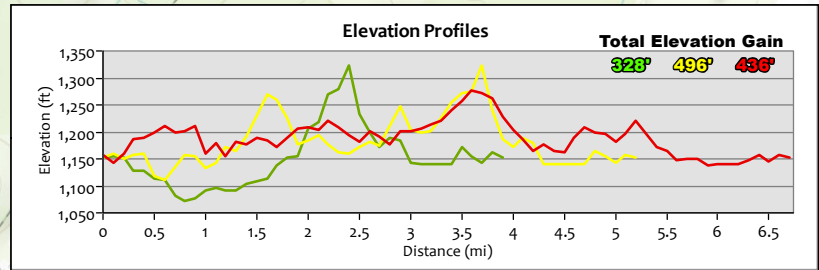

### Legend

- Easiest Wingdam Trail (3.9 mi)
- Intermediate Twin Bridges Trail (5.1 mi)
- ◆ Hardest Wawayanda Lake Trail (6.7 mi)

# Legend

- Wingdam Trail (3.9 mi)
- Twin Bridges Trail (5.1 mi)
- ◆ Wawayanda Lake Trail (6.7 mi)
- ◆◆ Black Trail (16.0 mi)

**START/ FINISH**

**Wawayanda State Park**