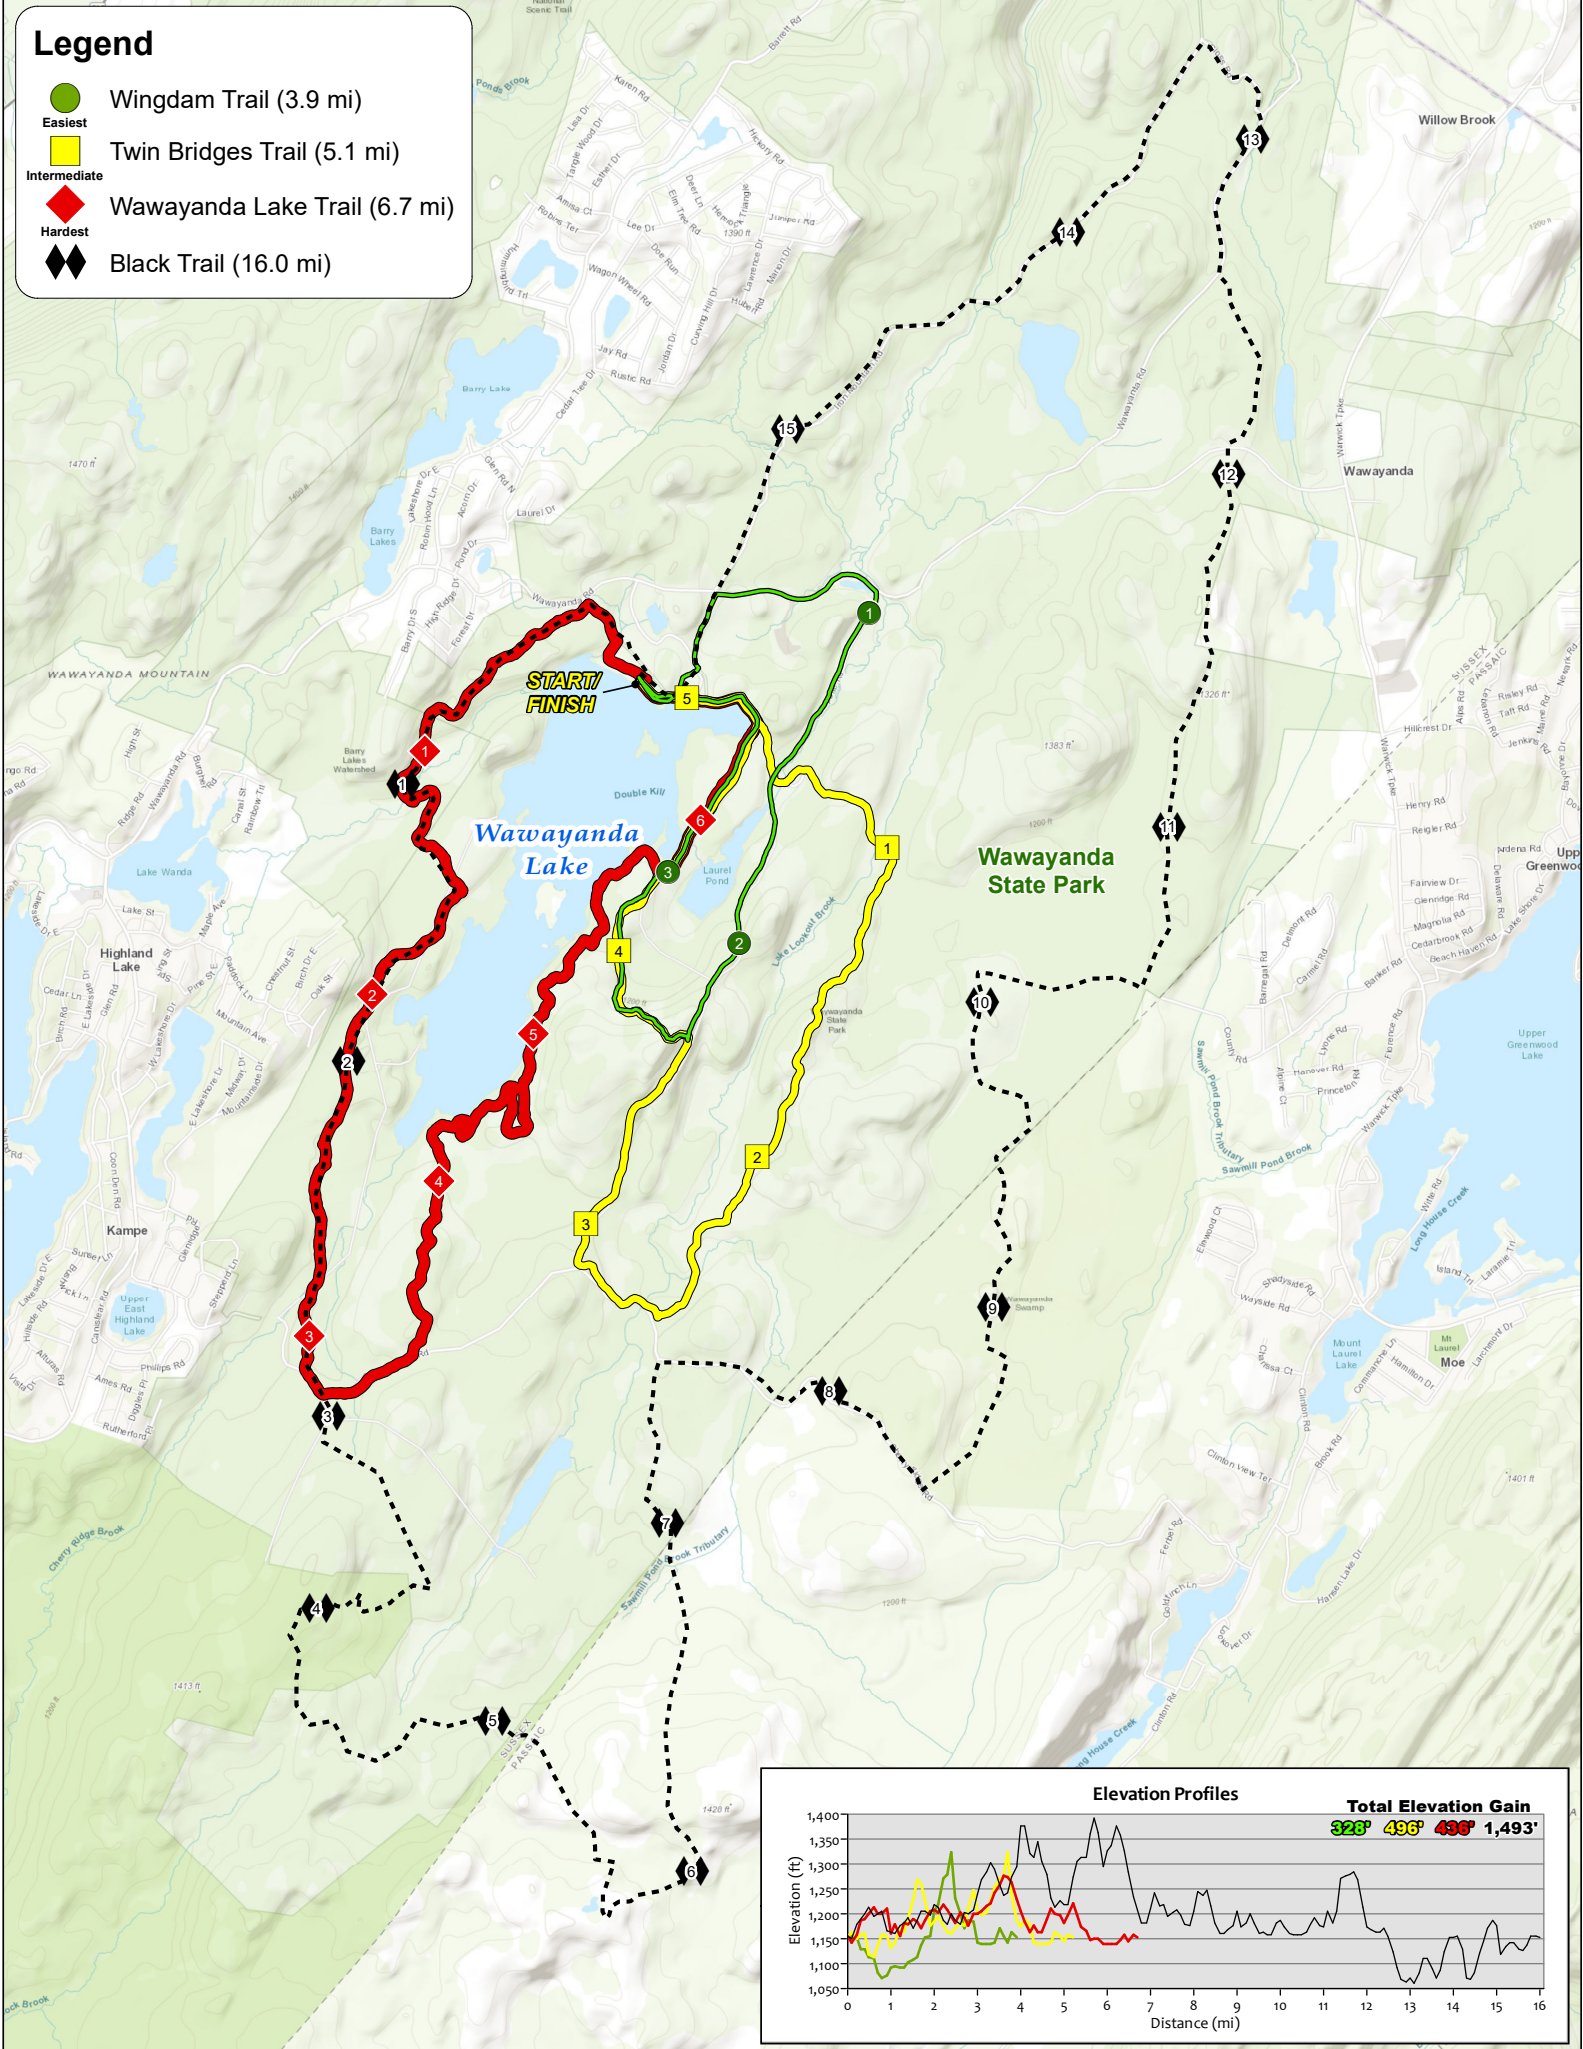

## TRAIL | WAWAYANDA LAKE

### Legend

- Easiest Wingdam Trail (3.9 mi)
- Intermediate Twin Bridges Trail (5.1 mi)
- ◆ Hardest Wawayanda Lake Trail (6.7 mi)

# Legend

- Wingdam Trail (3.9 mi)
- Twin Bridges Trail (5.1 mi)
- ◆ Wawayanda Lake Trail (6.7 mi)
- ◆◆ Black Trail (16.0 mi)

**START/ FINISH**

**Wawayanda State Park**