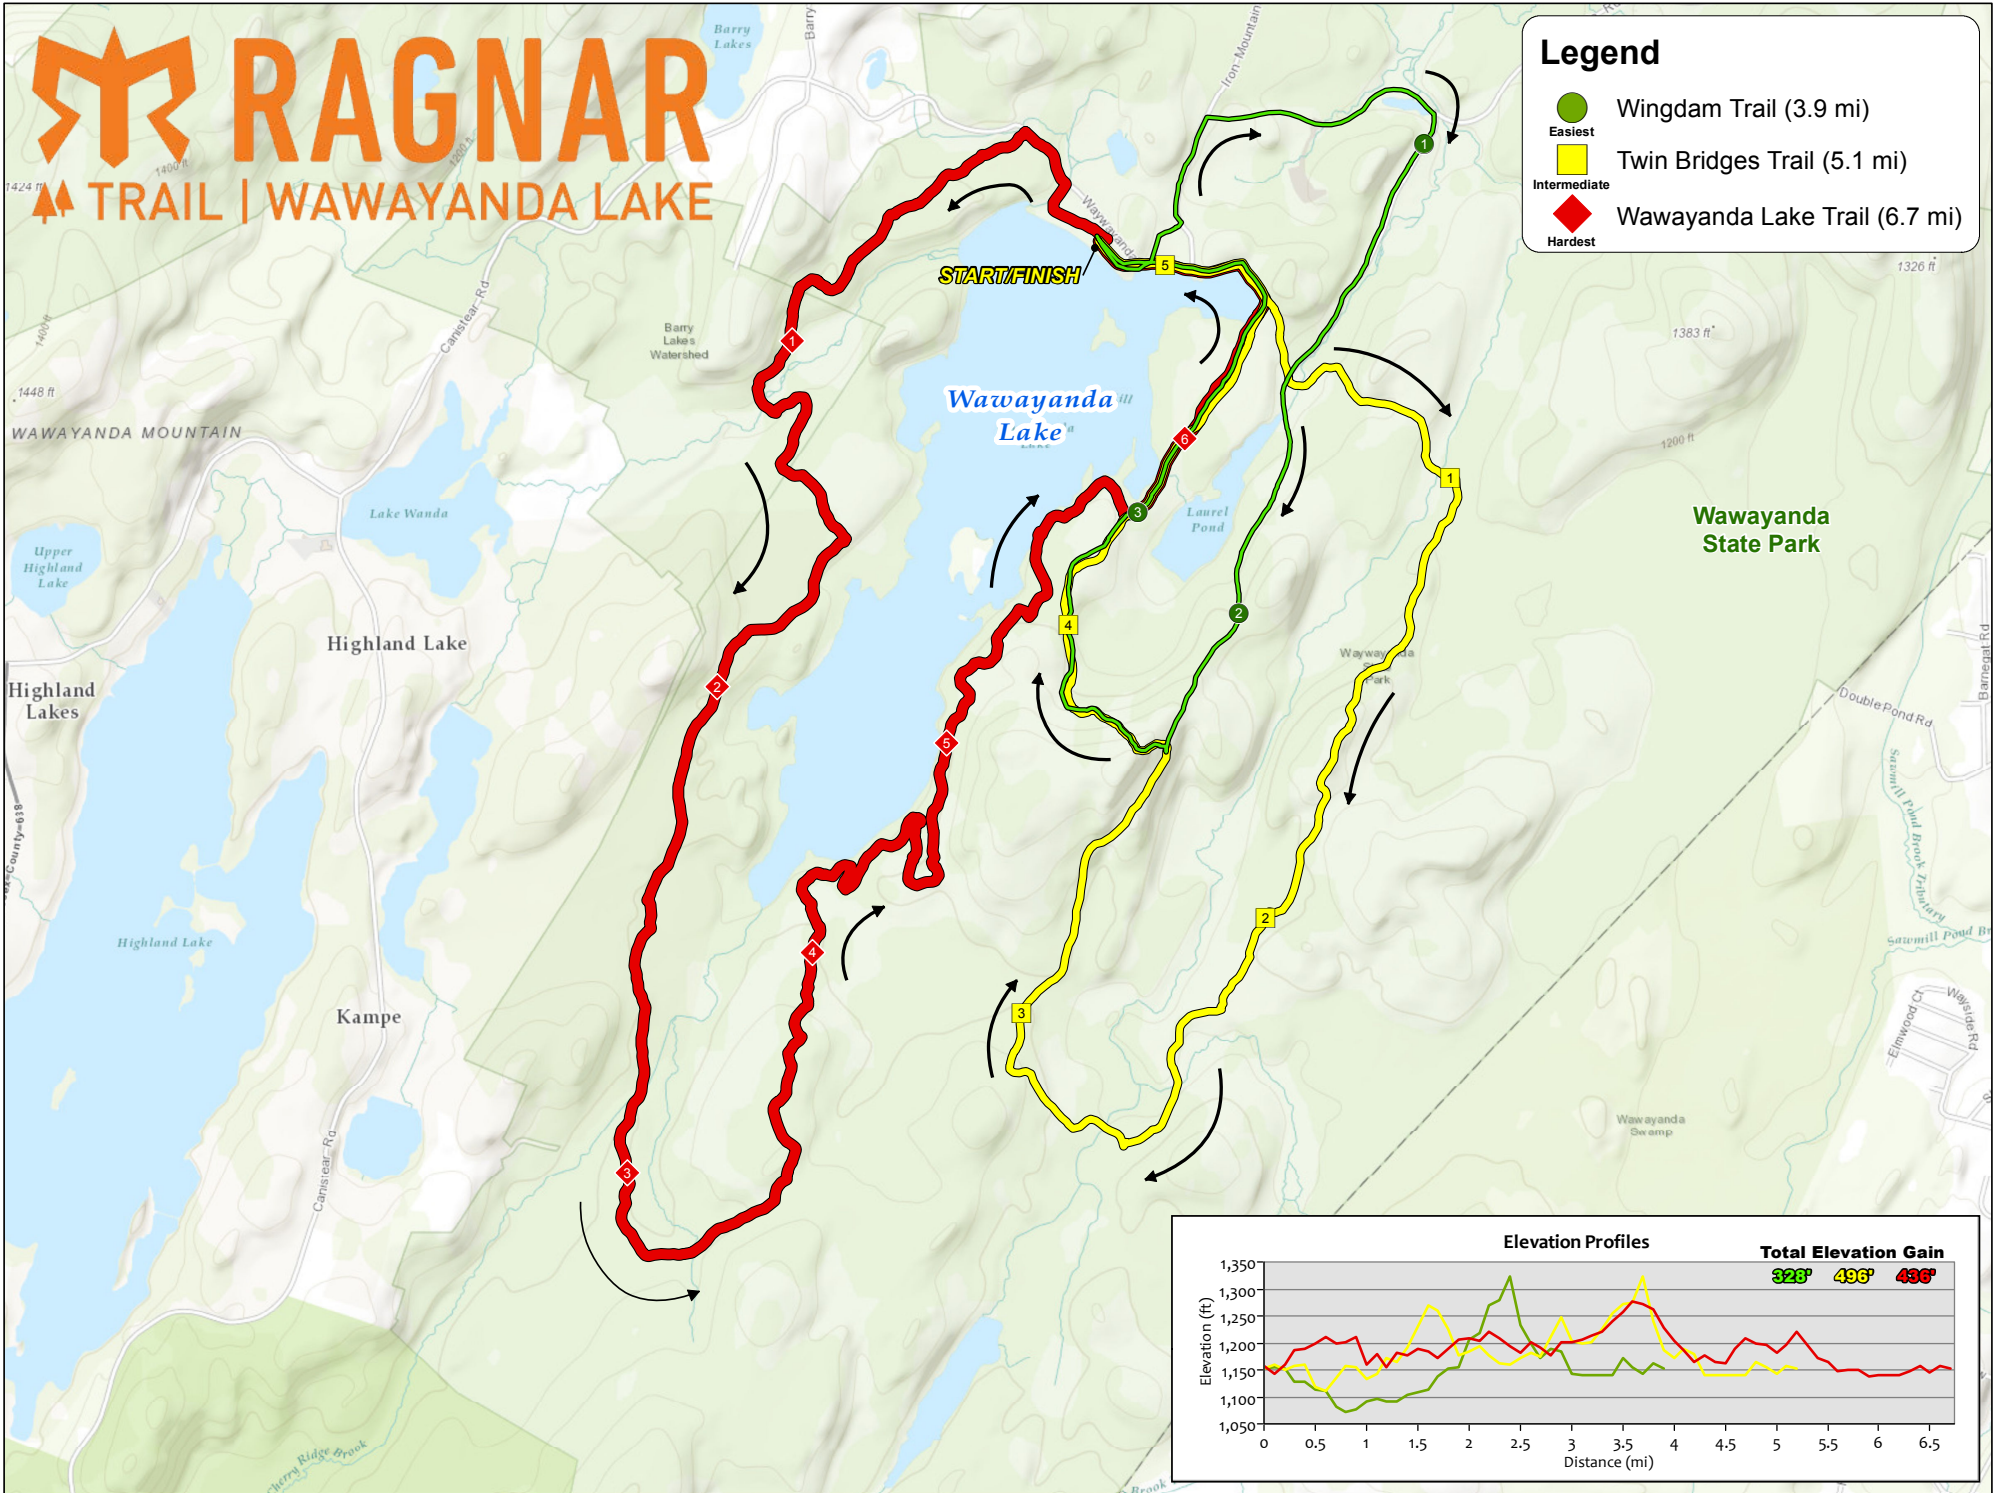

## TRAIL | WAWAYANDA LAKE

### Legend

- Easiest Wingdam Trail (3.9 mi)
- Intermediate Twin Bridges Trail (5.1 mi)
- ◆ Hardest Wawayanda Lake Trail (6.7 mi)

# Legend

- Wingdam Trail (3.9 mi)
- Twin Bridges Trail (5.1 mi)
- ◆ Wawayanda Lake Trail (6.7 mi)
- ◆◆ Black Trail (16.0 mi)

**START/ FINISH**

**Wawayanda State Park**